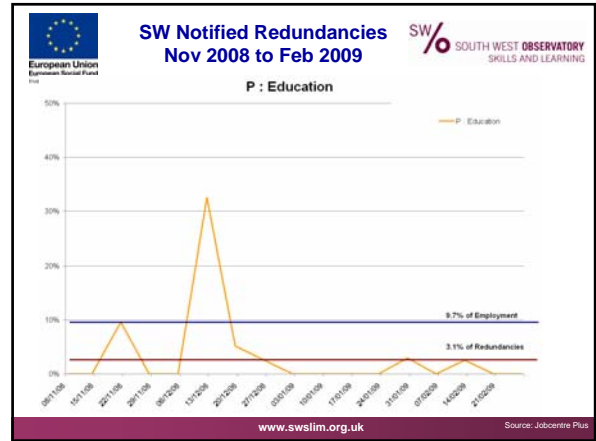

SW Vacancies Jan 2009

European Union European Social Fund Investing in jobs and skills

SW/O SOUTH WEST OBSERVATORY SKILLS AND LEARNING

		%
Care assistants and home carers	1,805	17
Sales representatives	724	7
Cleaners, domestics	553	5
Sales and retail assistants	360	3
Marketing associate professionals	312	3
Customer care occupations	286	3
Nursery nurses	261	3
General office assistants/clerks	229	2
Kitchen and catering assistants	217	2
Nurses	208	2
Chefs, cooks	208	2
Security guards and related occupations	197	2

www.swslim.org.uk Source: NOMIS