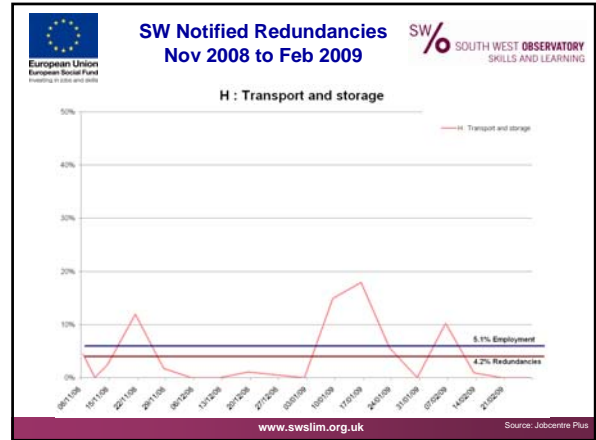

SW Vacancies Jan 2009

European Union European Social Fund Investing in jobs and skills

SW/O SOUTH WEST OBSERVATORY SKILLS AND LEARNING

		%
Care assistants and home carers	1,805	17
Sales representatives	724	7
Cleaners, domestics	553	5
Sales and retail assistants	360	3
Marketing associate professionals	312	3
Customer care occupations	286	3
Nursery nurses	261	3
General office assistants/clerks	229	2
Kitchen and catering assistants	217	2
Nurses	208	2
Chefs, cooks	208	2
Security guards and related occupations	197	2

www.swslim.org.uk Source: NOMIS