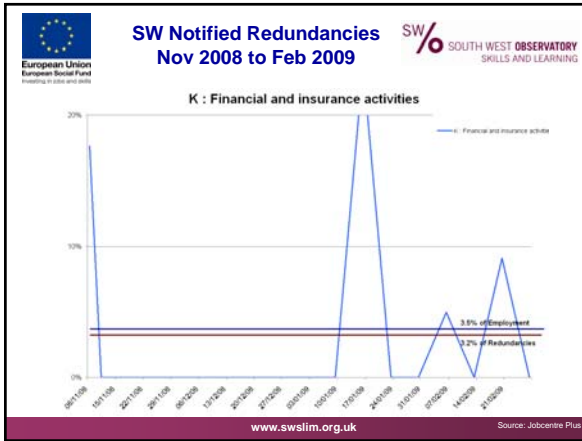

SW Vacancies Jan 2009

European Union European Social Fund Investing in jobs and skills

SW/O SOUTH WEST OBSERVATORY SKILLS AND LEARNING

		%
Care assistants and home carers	1,805	17
Sales representatives	724	7
Cleaners, domestics	553	5
Sales and retail assistants	360	3
Marketing associate professionals	312	3
Customer care occupations	286	3
Nursery nurses	261	3
General office assistants/clerks	229	2
Kitchen and catering assistants	217	2
Nurses	208	2
Chefs, cooks	208	2
Security guards and related occupations	197	2

www.swslim.org.uk Source: NOMIS