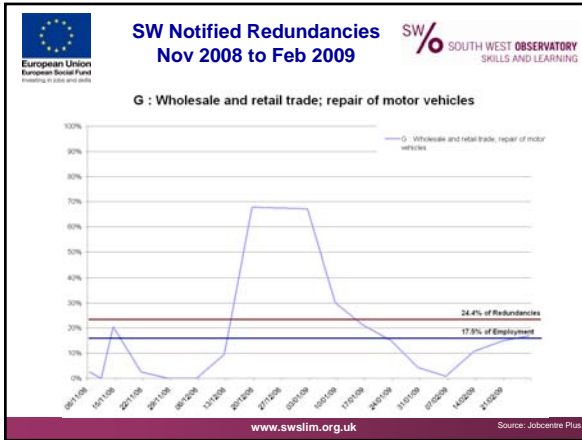

SW Vacancies Jan 2009

European Union European Social Fund Investing in jobs and skills

SW/O SOUTH WEST OBSERVATORY SKILLS AND LEARNING

		%
Care assistants and home carers	1,805	17
Sales representatives	724	7
Cleaners, domestics	553	5
Sales and retail assistants	360	3
Marketing associate professionals	312	3
Customer care occupations	286	3
Nursery nurses	261	3
General office assistants/clerks	229	2
Kitchen and catering assistants	217	2
Nurses	208	2
Chefs, cooks	208	2
Security guards and related occupations	197	2

www.swslim.org.uk Source: NOMIS