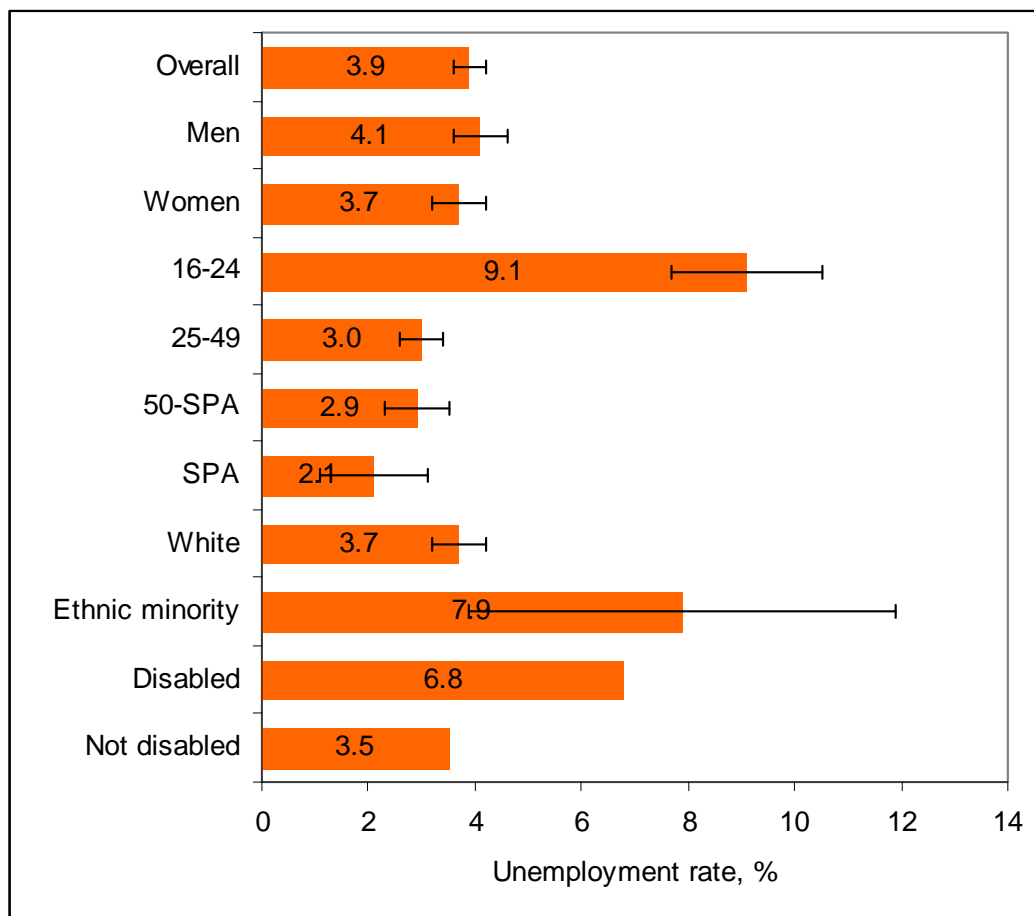

- UNEMPLOYMENT RATE -

During September 2007 to October 2008 the regional unemployment rate stood at 3.9% - comfortably below the UK rate of 5.3%. Within the region, unemployment was highest among young people aged 16 to 24, ethnic minorities and the disabled (Figure 14). However the unemployment rates of men and women, people aged 25 and over, ethnic minorities and Whites and (probably) disabled people and not disabled people were not statistically different from one another.

Figure 14: Unemployment rate by equality strand, September 2007 to October 2008, South West

Source: Annual Population Survey

Figure 15: Unemployment rate by higher tier local authority, September 2007 to October 2008, South West

Source: Annual Population Survey