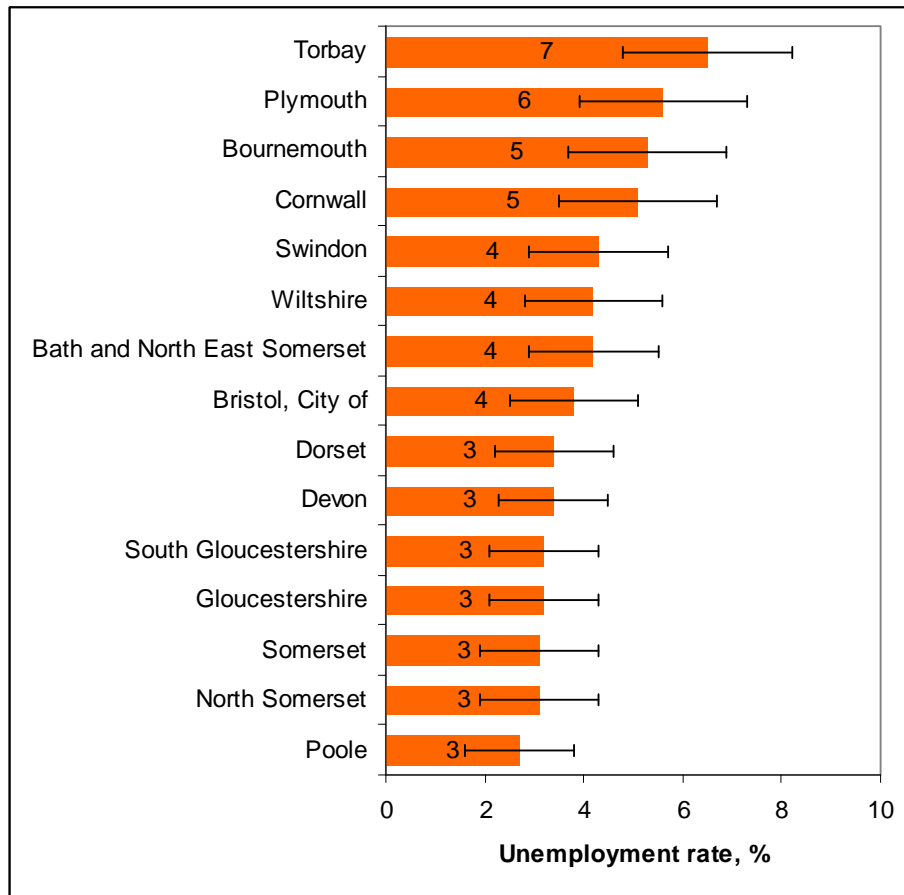

- UNEMPLOYMENT RATE -

During September 2007 to October 2008 the regional unemployment rate stood at 3.9% - comfortably below the UK rate of 5.3%. Within the region, unemployment was highest among young people aged 16 to 24, ethnic minorities and the disabled (Figure 14). However the unemployment rates of men and women, people aged 25 and over, ethnic minorities and Whites and (probably) disabled people and not disabled people were not statistically different from one another.

Figure 14: Unemployment rate by equality strand, September 2007 to October 2008, South West

Source: Annual Population Survey

Figure 15: Unemployment rate by higher tier local authority, September 2007 to October 2008, South West

Source: Annual Population Survey